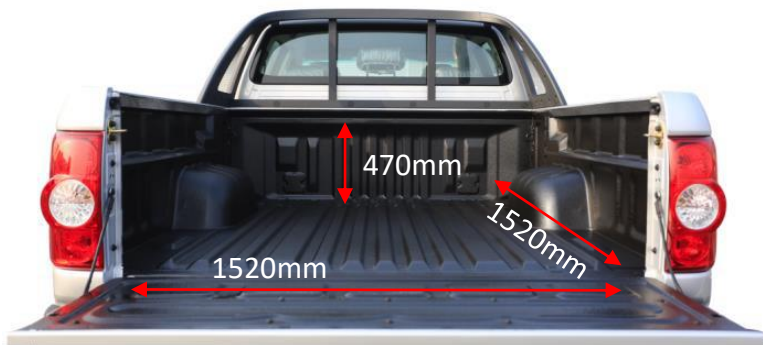

THE DIMENSIONS