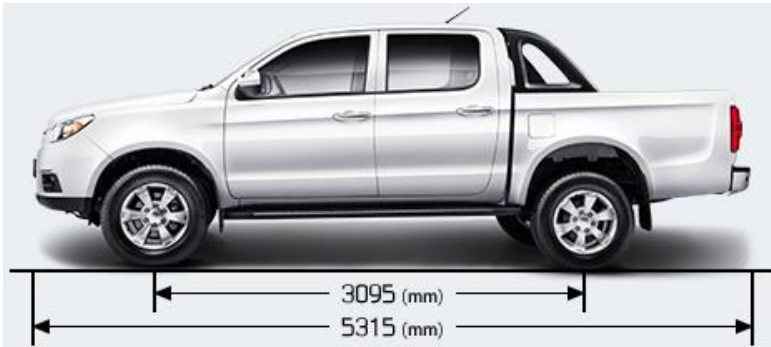

THE DIMENSIONS