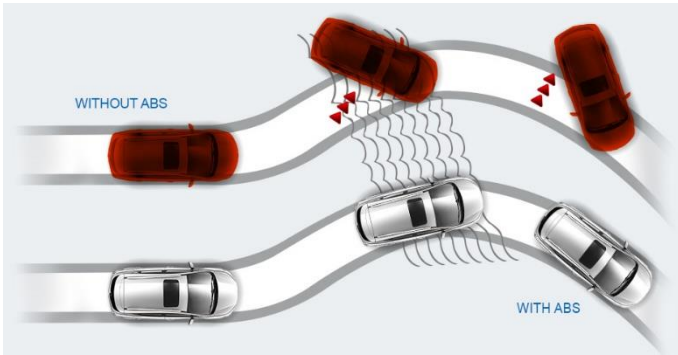

THE SAFETY

A safer driving experience

9.0 Bosch ABS+EBD

C-NCAP

Under the help of Bosch newest version, front and rear brake strength will be allocated according to the real time status, which will ensure the stability under emergency brake.